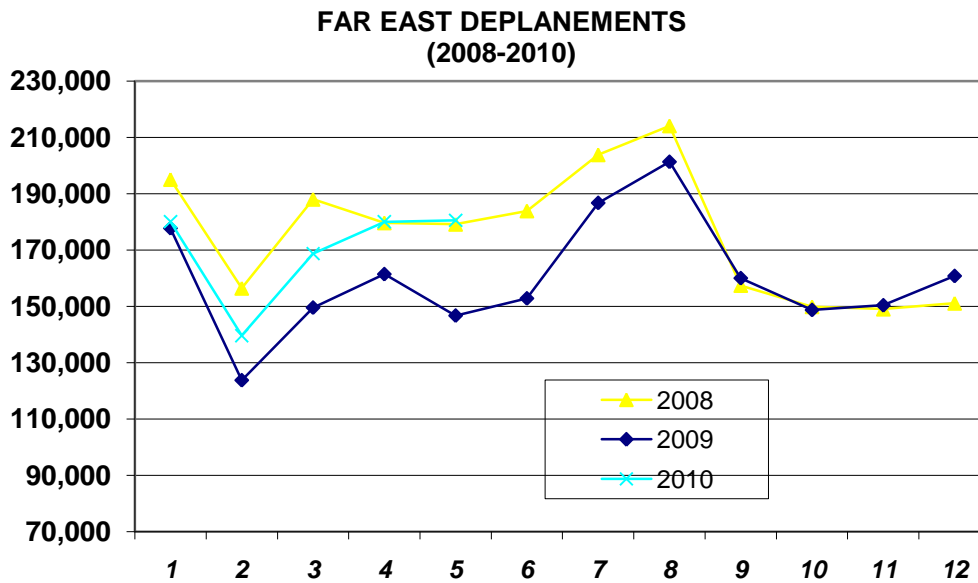

DEPLANEMENTS AT SFO (FAR EAST)

FAR EAST DEPLANEMENTS

	2005	2006	2007	2008	2009	2010
Jan	166,666	173,872	177,803	195,059	177,748	180,104
Feb	126,881	138,230	146,375	156,415	123,770	139,600
Mar	161,889	164,131	177,855	188,022	149,559	168,717
Apr	165,157	170,507	178,583	179,650	161,451	180,024
May	165,073	166,699	173,410	179,147	146,726	180,524
June	172,399	173,040	181,868	183,887	152,836	
July	188,913	189,547	200,668	203,827	186,748	
Aug	191,385	189,937	202,648	214,091	201,343	
Sept	140,578	154,181	171,775	157,421	160,026	
Oct	143,491	158,784	163,916	149,856	148,734	
Nov	150,355	159,648	167,016	149,020	150,385	
Dec	150,219	156,349	168,479	151,096	160,800	
TOTAL	1,923,006	1,994,925	2,110,396	2,107,491	1,920,126	

SOURCE: SAN FRANCISCO INT'L AIRPORT

Provided by the San Francisco Convention & Visitors Bureau
www.sfcvb.org/research