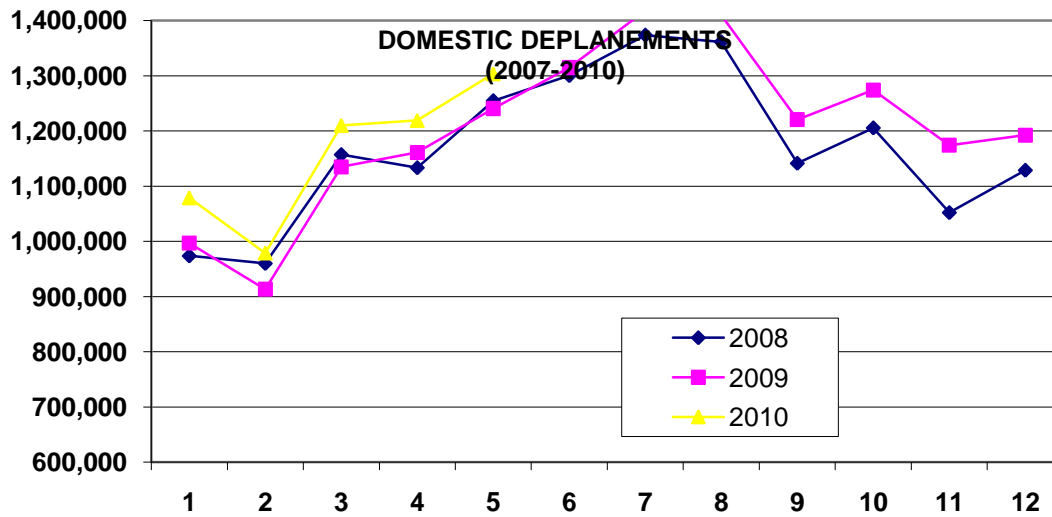

DOMESTIC DEPLANEMENTS (SFO)

DOMESTIC DEPLANEMENTS

	2005	2006	2007	2008	2009	2010
Jan	903,813	903,290	916,750	973,867	997,023	1,078,932
Feb	827,503	828,264	847,822	960,140	913,462	978,879
Mar	999,459	1,006,375	1,026,603	1,157,294	1,135,196	1,210,140
Apr	979,942	1,024,406	1,049,275	1,133,517	1,161,213	1,219,111
May	1,082,002	1,055,520	1,141,844	1,254,968	1,240,812	1,303,745
June	1,145,959	1,109,576	1,200,405	1,300,376	1,314,989	
July	1,223,346	1,193,388	1,259,812	1,373,770	1,418,231	
Aug	1,210,371	1,161,371	1,284,563	1,361,484	1,410,368	
Sept	1,028,166	1,008,655	1,099,156	1,141,576	1,220,620	
Oct	1,039,599	1,062,434	1,180,930	1,205,707	1,274,208	
Nov	991,862	986,358	1,098,084	1,052,236	1,174,379	
Dec	986,061	967,749	1,049,204	1,128,958	1,192,457	
TOTAL	12,418,083	12,279,323	13,141,724	14,043,544	14,452,958	

SOURCE: SAN FRANCISCO INT'L AIRPORT

Provided by the San Francisco Convention & Visitors Bureau

www.sfcvb.org/research