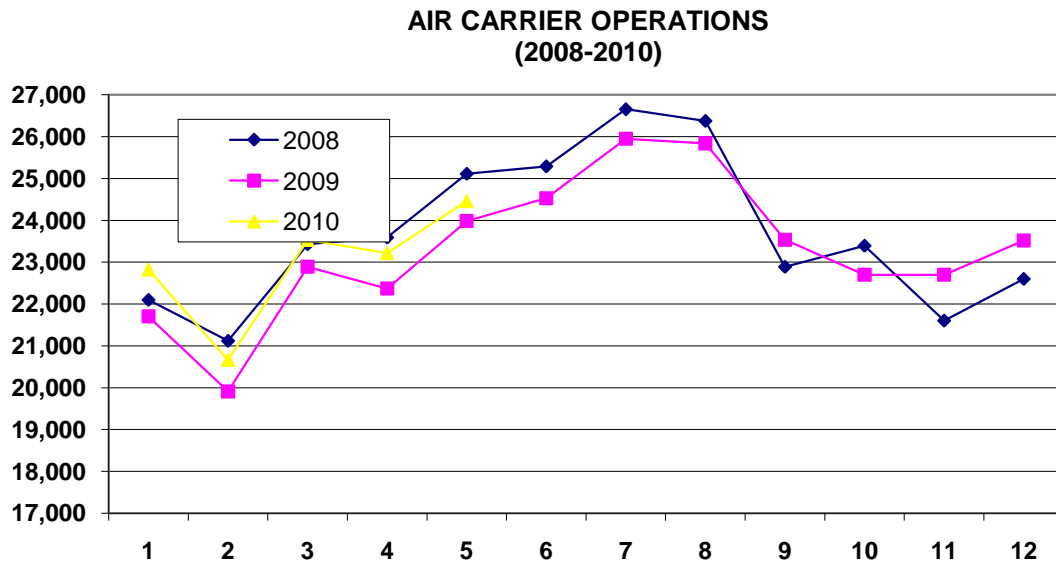

AIR CARRIER OPERATIONS (SFO)

AIR CARRIER OPERATIONS

	2005	2006	2007	2008	2009	2010
Jan	19,390	19,604	20,233	22,099	21,706	22,825
Feb	17,457	17,924	17,990	21,119	19,911	20,664
Mar	19,850	20,276	20,455	23,430	22,890	23,534
Apr	19,353	20,125	20,261	23,591	22,371	23,219
May	20,376	20,886	22,076	25,113	23,984	24,463
Jun	20,623	21,408	22,409	25,292	24,532	
Jul	21,696	22,474	23,217	26,656	25,950	
Aug	21,576	22,939	23,586	26,377	25,841	
Sept	20,053	20,498	22,528	22,889	23,535	
Oct	20,741	20,814	22,469	23,394	22,699	
Nov	19,806	20,337	22,779	21,603	22,699	
Dec	20,524	21,012	23,132	22,600	23,517	
TOTAL	241,445	248,297	262,135	284,163	280,958	

Note: Each "operation" equals one aircraft departure or landing.

SOURCE: SAN FRANCISCO INT'L AIRPORT

Provide: Provided by the San Francisco Convention & Visitors Bureau
www.sfcwww.sfcvb.org/research