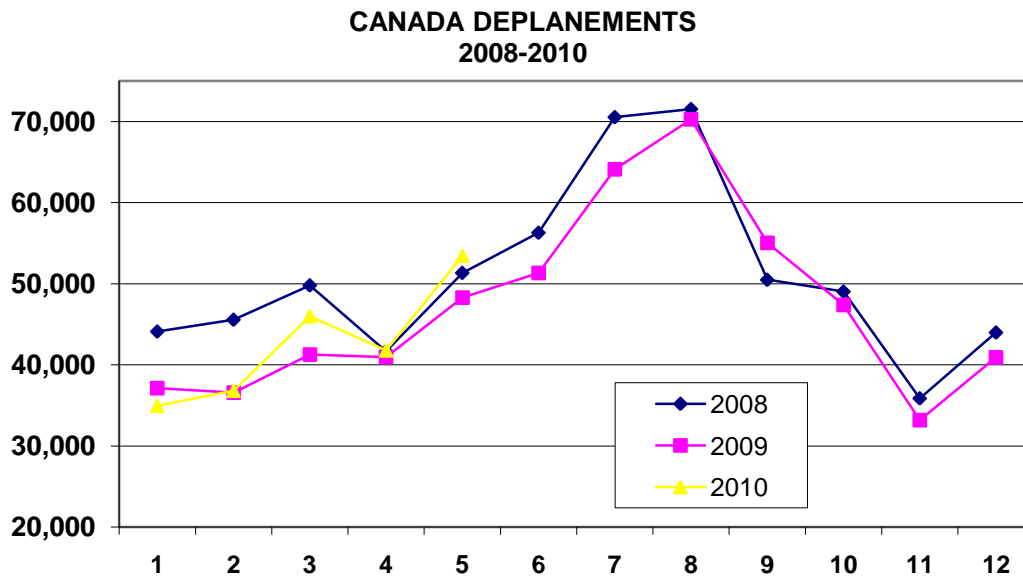

DEPLANEMENTS AT SFO (CANADA)

CANADA DEPLANEMENTS

	2005	2006	2007	2008	2009	2010
Jan	38,201	35,277	36,305	44,117	37,114	34,969
Feb	35,048	33,577	36,263	45,573	36,588	36,824
Mar	38,123	40,211	45,010	49,809	41,265	46,017
Apr	34,373	39,494	47,583	41,675	40,968	41,794
May	41,224	44,342	51,849	51,344	48,292	53,473
June	43,640	47,320	53,178	56,294	51,343	51,343
July	58,487	68,990	69,794	70,543	64,123	64,123
Aug	59,974	69,827	72,189	71,539	70,289	70,289
Sept	45,253	52,040	55,868	50,490	55,059	55,059
Oct	38,801	47,661	52,828	49,039	47,374	47,374
Nov	33,126	40,532	43,922	35,880	33,179	33,179
Dec	38,831	45,357	48,348	43,997	40,925	40,925
TOTAL	505,081	592,709	625,333	610,358	566,519	

SOURCE: SAN FRANCISCO INT'L AIRPORT

Provided by the San Francisco Convention & Visitors Bureau
www.sfcvb.org/research