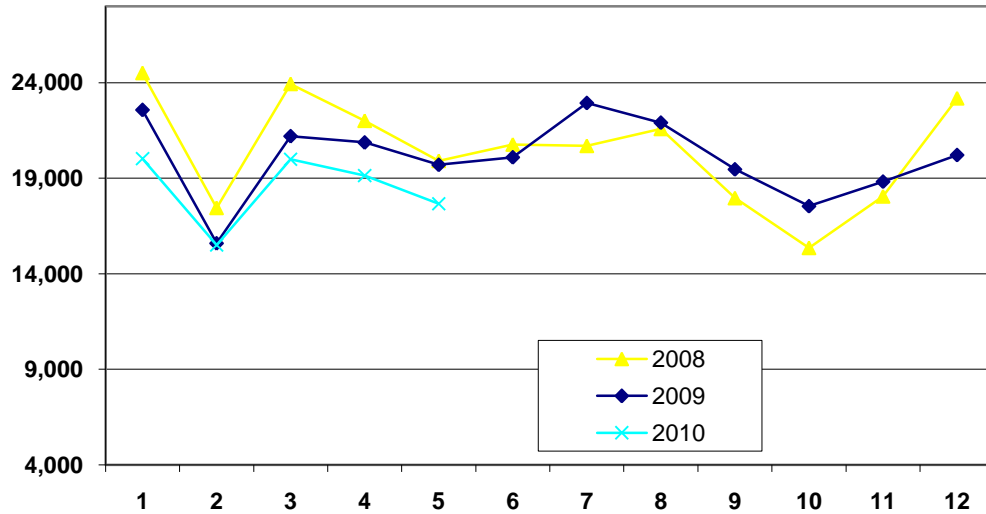

DEPLANEMENTS AT SFO (AUSTRALIA/OCEANIA)

AUSTRALIA/OCEANIA DEPLANEMENTS
(2008-2010)

AUSTRALIA/OCEANIA DEPLANEMENTS

	2005	2006	2007	2008	2009	2010
Jan	12,778	16,711	24,065	24,503	22,577	20,021
Feb	10,368	12,541	16,716	17,450	15,596	15,506
Mar	13,642	16,350	22,142	23,932	21,202	19,990
Apr	12,443	18,809	23,598	22,005	20,872	19,135
May	12,340	16,461	20,113	19,907	19,703	17,666
June	12,740	21,004	22,582	20,765	20,096	
July	13,601	24,033	23,905	20,693	22,939	
Aug	13,575	22,126	23,002	21,579	21,909	
Sept	12,613	17,713	20,427	17,962	19,466	
Oct	9,458	14,669	16,552	15,359	17,539	
Nov	11,676	17,105	18,607	18,051	18,823	
Dec	16,824	24,388	25,869	23,180	20,216	
TOTAL	152,058	221,910	257,707	245,386	240,938	

SOURCE: SAN FRANCISCO INT'L AIRPORT

Provided by the San Francisco Convention & Visitors Bureau

www.sfcvb.org/research