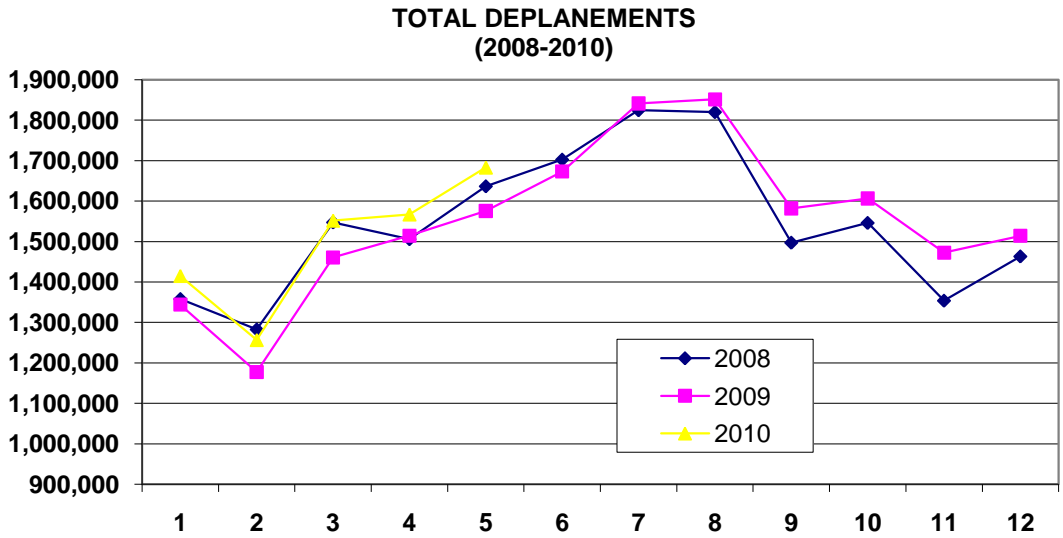

# TOTAL DEPLANEMENTS AT SFO

## TOTAL DEPLANEMENTS

	2005	2006	2007	2008	2009	2010
Jan	1,234,376	1,243,743	1,270,016	1,357,981	1,344,183	1,414,991
Feb	1,092,418	1,104,316	1,142,067	1,282,855	1,177,412	1,256,603
Mar	1,330,085	1,341,056	1,390,044	1,547,424	1,460,748	1,551,660
Apr	1,316,251	1,382,596	1,426,568	1,505,963	1,514,255	1,567,002
May	1,420,162	1,402,609	1,511,517	1,636,679	1,575,534	1,682,891
June	1,503,281	1,480,683	1,589,563	1,702,640	1,673,154	
July	1,627,322	1,623,247	1,703,427	1,824,562	1,841,292	
Aug	1,614,441	1,583,441	1,725,895	1,820,030	1,851,368	
Sept	1,353,444	1,348,292	1,470,257	1,497,291	1,581,818	
Oct	1,358,074	1,400,969	1,543,577	1,546,151	1,606,428	
Nov	1,291,534	1,310,983	1,444,470	1,353,890	1,472,565	
Dec	1,297,509	1,304,551	1,413,043	1,463,338	1,514,222	
<b>TOTAL</b>	<b>16,438,897</b>	<b>16,526,486</b>	<b>17,630,573</b>	<b>18,538,541</b>	<b>18,612,979</b>	