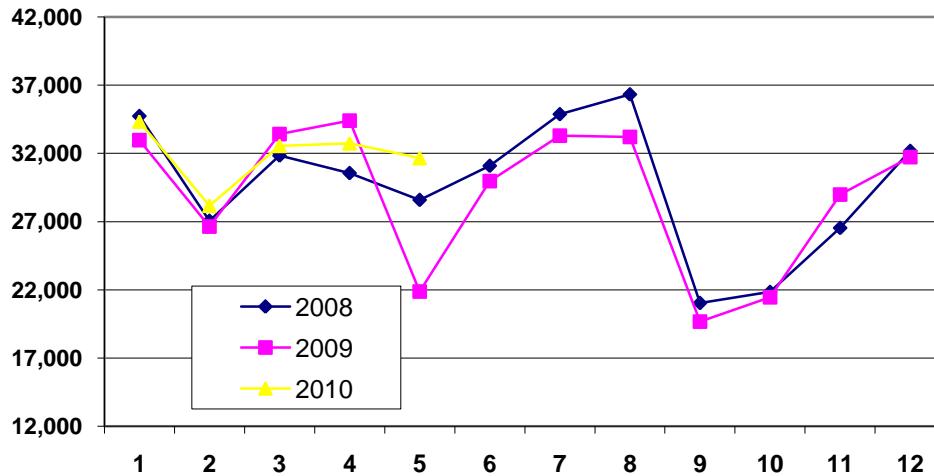

DEPLANEMENTS AT SFO (MEXICO / CARIBBEAN/ C. AMERICA)

MEXICO / CARIBBEAN / C. AMERICA DEPLANEMENTS
(2008-2010)

MEXICO/CARIBBEAN/C AMERICA DEPLANEMENTS

	2005	2006	2007	2008	2009	2010
Jan	36,108	36,409	34,307	34,746	32,983	34,326
Feb	28,491	27,966	25,673	27,064	26,645	28,152
Mar	31,383	31,573	30,518	31,847	33,424	32,545
Apr	31,802	35,297	32,085	30,563	34,404	32,728
May	24,654	27,088	25,410	28,594	21,883	31,649
June	23,863	29,577	29,243	31,096	29,961	
July	30,581	37,647	36,499	34,883	33,305	
Aug	31,451	34,791	35,389	36,336	33,198	
Sept	18,413	17,617	19,596	21,030	19,670	
Oct	21,825	21,855	23,959	21,840	21,455	
Nov	29,277	30,454	31,945	26,539	28,989	
Dec	30,737	30,406	32,606	32,187	31,723	
TOTAL	338,585	360,680	357,230	356,725	347,640	

SOURCE: SAN FRANCISCO INT'L AIRPORT

Provided by the San Francisco Convention & Visitors Bureau

www.sfcvb.org/research